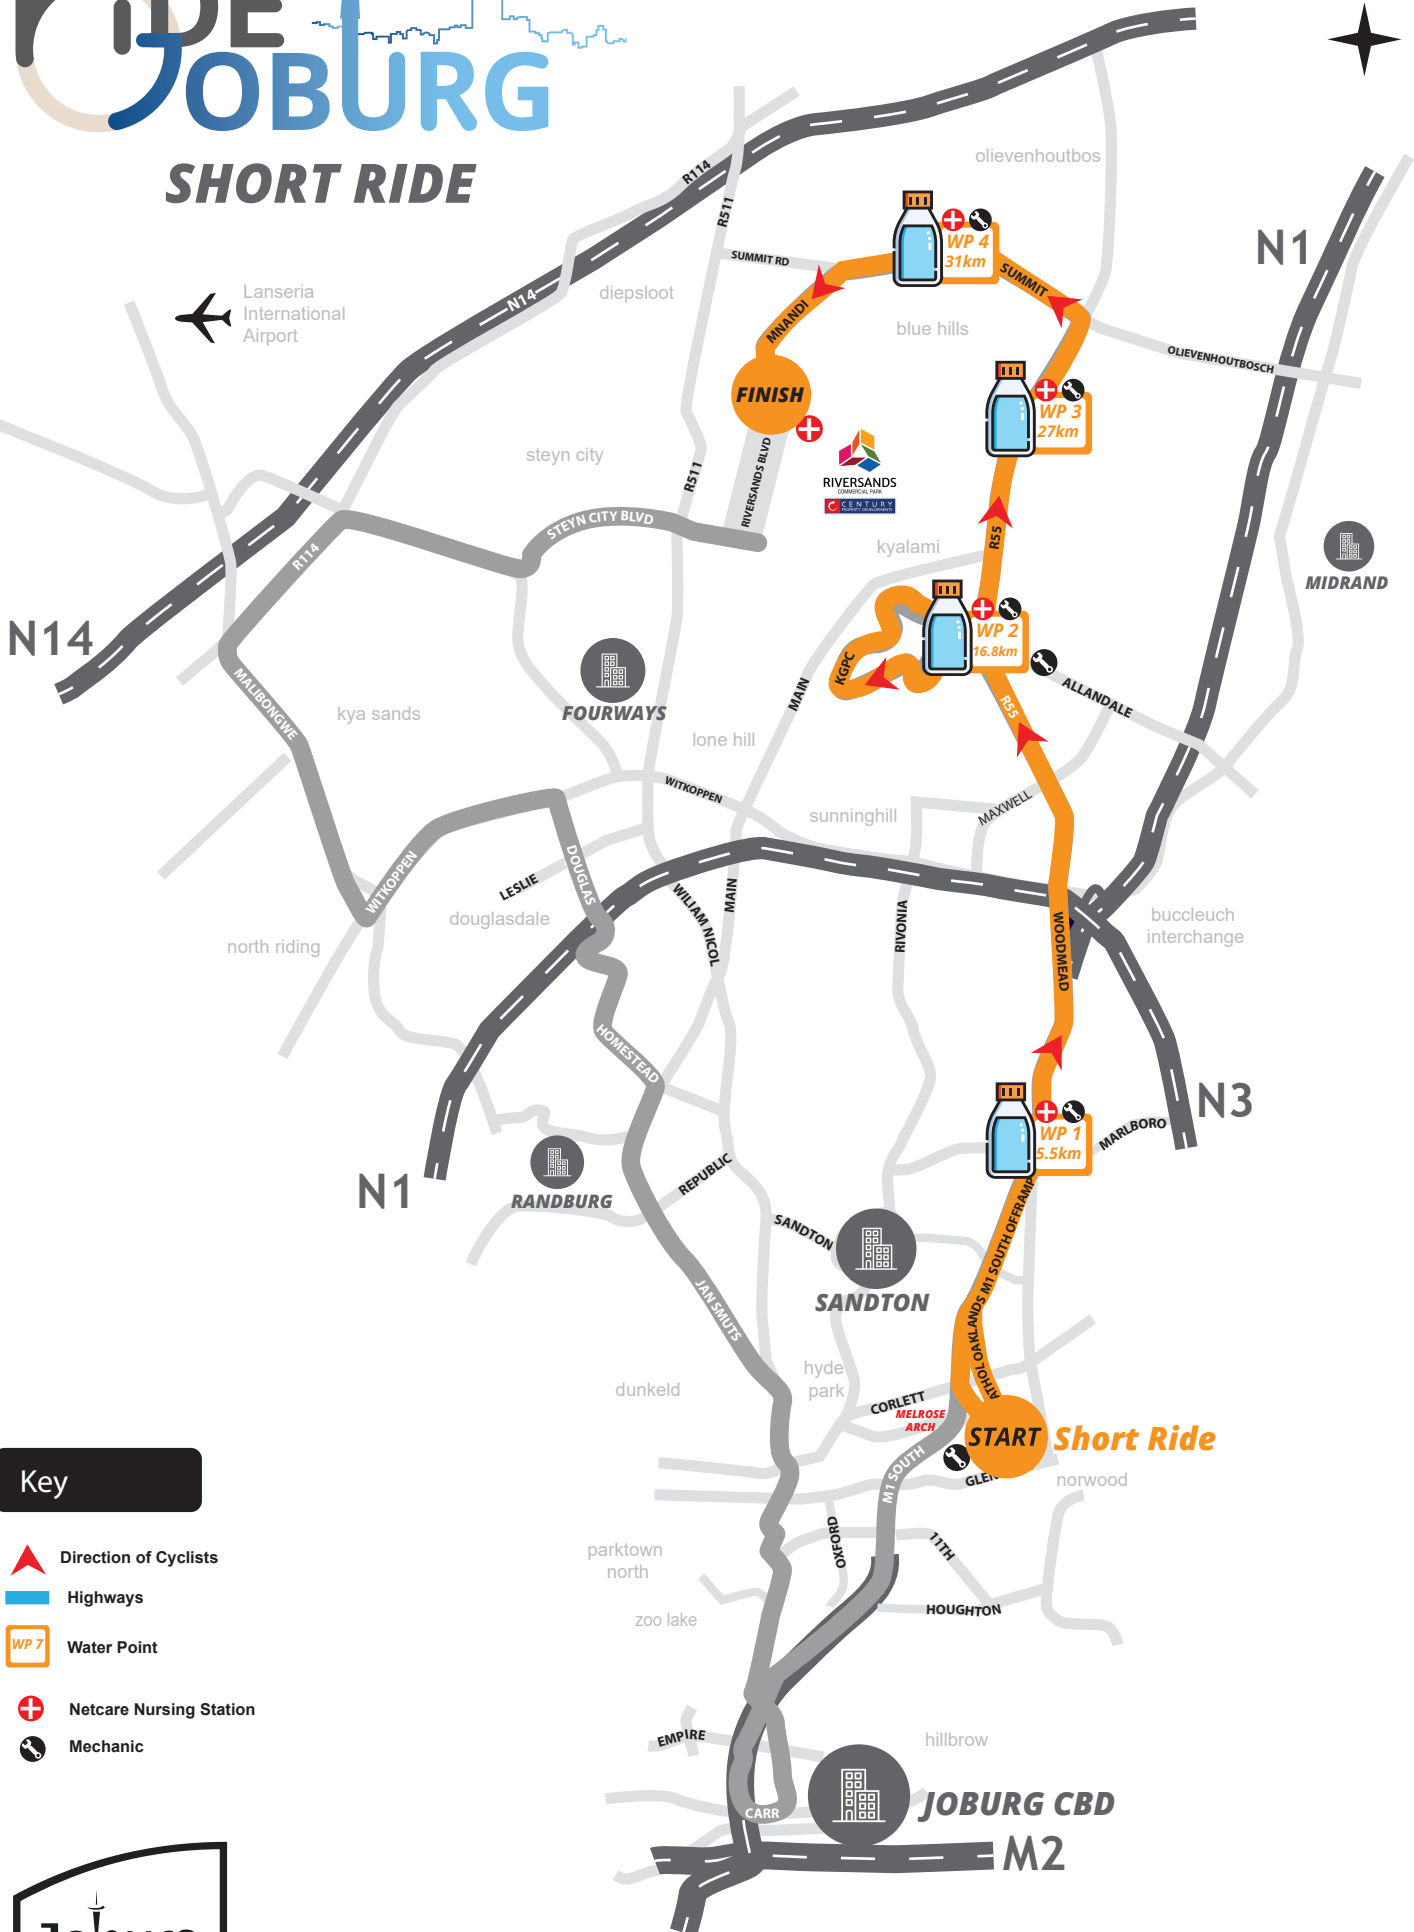

RIDE JOBURG

SHORT RIDE

Key

- Direction of Cyclists
- Highways
- WP 7 Water Point
- Netcare Nursing Station
- Mechanic

Subject to change without prior notice. This route plan will updated as and when needed.